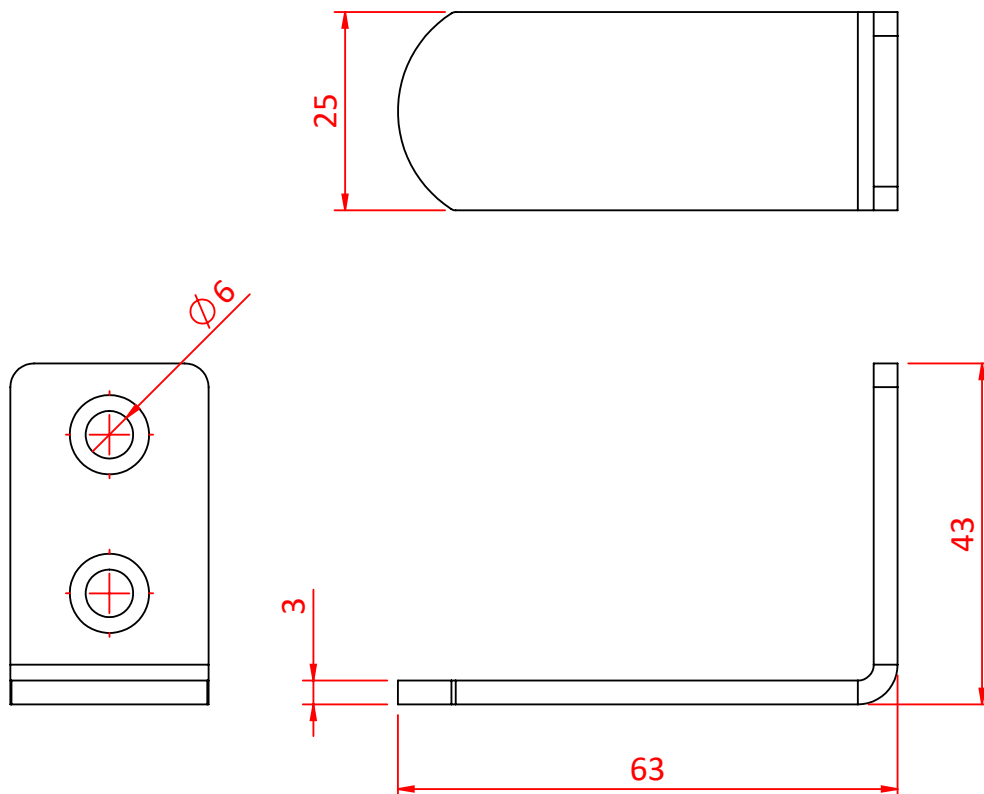

Product Data Sheet

Pelmet Bracket

Pelmet Bracket	
Part Nos	T66100
Material	S275 Mild Steel
Finish	BZP
WLL	Not Rated

Dimensions in mm

DIMENSIONS ARE A GUIDE ONLY AND MAY VARY