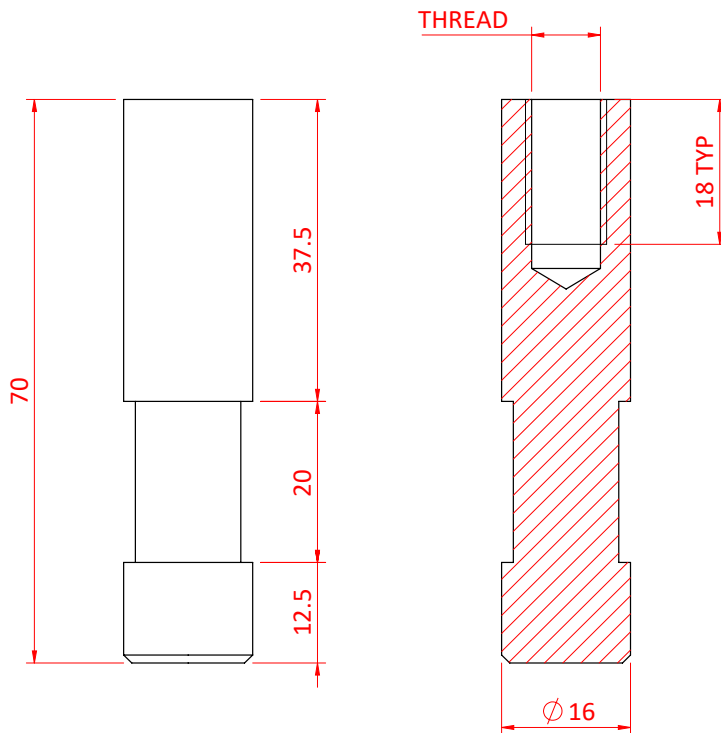

16mm Beamer Spigots

Product Data Sheet

A 16mm female Beamer Spigot.	
Part Nos	T73390 - M10 T73391 - M6 T73392 - M12
Spigot	Ø16mm
Material	AW6082 T6 Aluminium
Finish	Polished
WLL	Not Rated
Weight	0.11Kg

Dimensions in mm